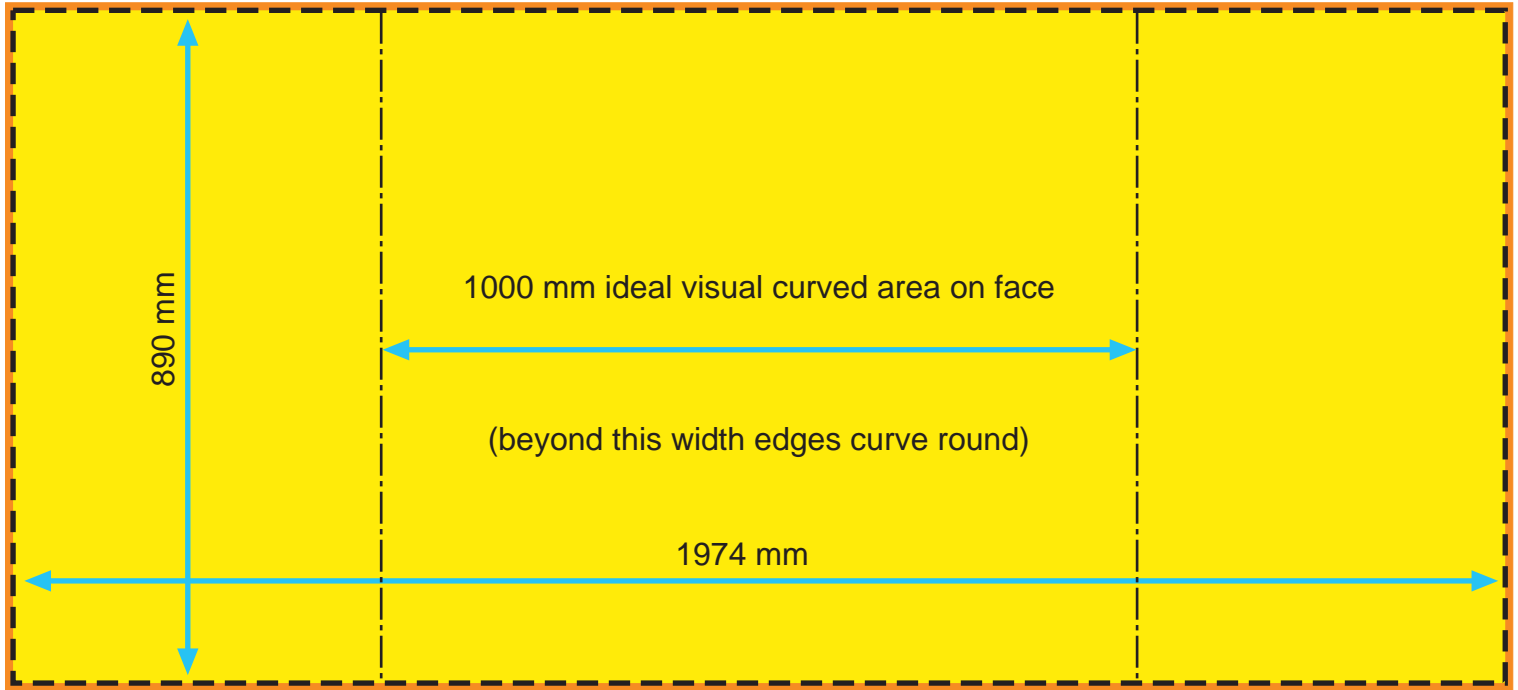

Pop Up Counter Display Graphic Specification

1974 mm x 890 mm

Image print area (incl bleed area)
1994 mmW x 910 mmH (10 mm bleed on all 4 sides)

Finished trimmed print size
1974 mmW x 890 mmH

Visible graphic area
1974 mmW x 890 mmH

Magnetic Tape Placement