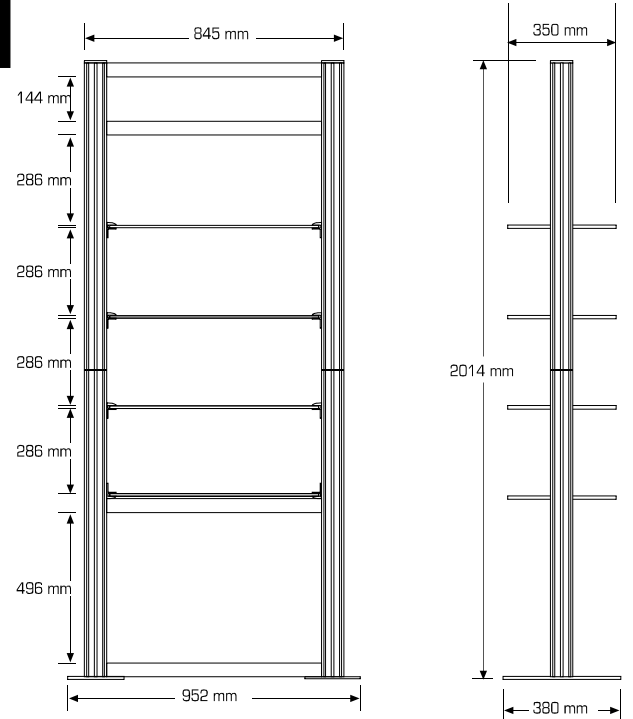

CENTRO CONSOLE ASSEMBLY CONSTRUCTIONS

content*

Quantity

■ Centro 8-way profile	2
■ Centro 8-way profile with endcaps	2
■ Base	2
■ Connector bar	4
■ Horizontal beam	4
■ Glass shelf	4
■ Logo / graphic panel	2
■ Screw	8