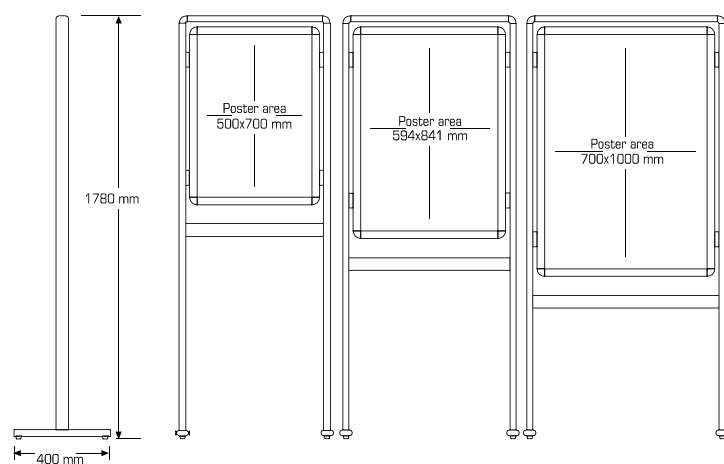

CLASSIC POSTER STAND ASSEMBLY CONSTRUCTIONS

content*

Quantity

- Frame
- T Foot
- Screw (on profile)

1

2

4

* Check pocket content by comparing this content list, please.