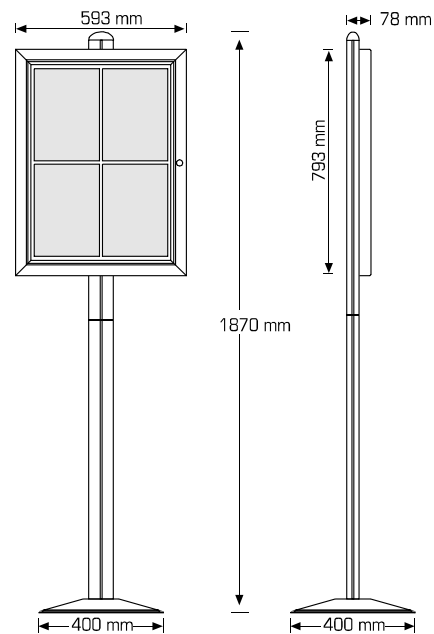

NOTICEBOARD - DYNAMIC ASSEMBLY CONSTRUCTIONS

content*

Quantity

■ Base	1
■ Lockable board	1
■ Pole	1
■ End cap	1
■ Screw	4

* Check pocket content by comparing this content list, please.

assembly instructions