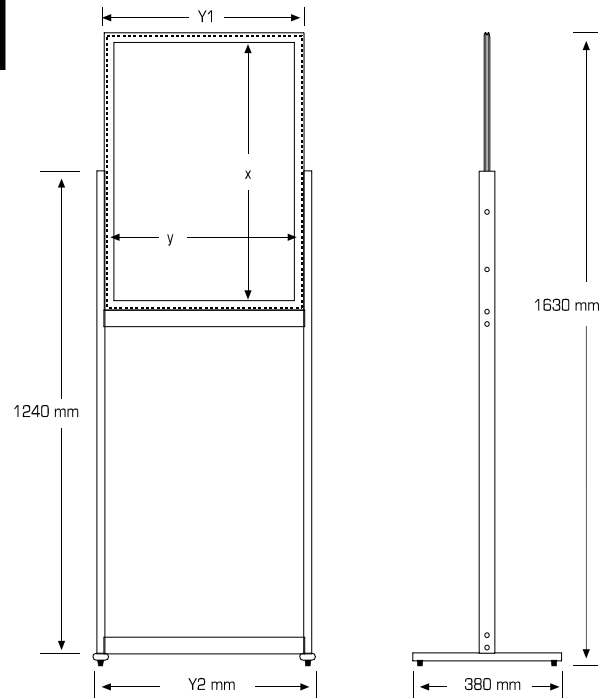

SLIDE IN STAND (HALF) ASSEMBLY CONSTRUCTIONS

content*

Quantity

■ Frame	1
■ T Foot	2
■ Screw (on profile)	4

* Check pocket content by comparing this content list, please.

assembly instructions